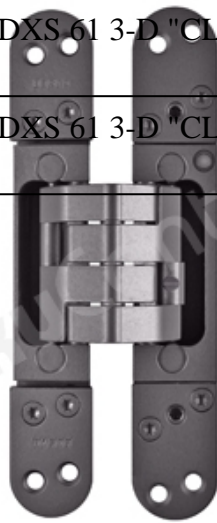

TOOTENIMETUS	SOODUS	HIND
Solid door concealed hinge BaSys PIVOTA DXS 61 3-D "CLOSE" (satin-nickel)		0.00 ?
Solid door concealed hinge BaSys PIVOTA DXS 61 3-D "CLOSE" (aluminium F1)		0.00 ?
Solid door concealed hinge BaSys PIVOTA DXS 61 3-D "CLOSE" (stainless steel)		0.00 ?