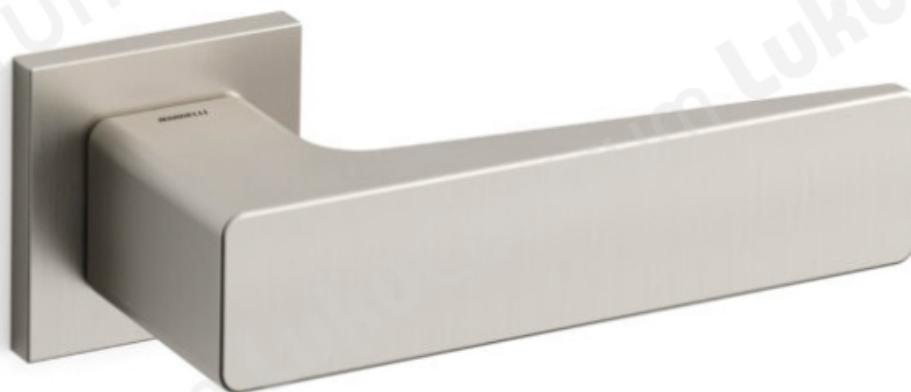

# Mandelli VIRGO

TOOTENIMETUS	SOODUS	HIND
Lever handle Mandelli VIRGO 1651/SB (satin brass, 40-60 mm door)	112.20 €	132.00 €
Lever handle Mandelli VIRGO 1651/SB (polished chrome, 40-60 mm door)	120.36 €	141.60 €
Lever handle Mandelli VIRGO 1651/SB (satin chrome, 40-60 mm door)	112.20 €	132.00 €
Lever handle Mandelli VIRGO 1651/SB (mat satin nickel, 40-60 mm door)	124.44 €	146.40 €
Lever handle Mandelli VIRGO 1651/SB (graphite, 40-60 mm door)	143.82 €	169.20 €
Lever handle Mandelli VIRGO 1651/Y with cylinder escutcheon (satin brass, 40-60 mm door)	132.60 €	156.00 €
Lever handle Mandelli VIRGO 1651/Y with cylinder escutcheon (polished chrome, 40-60 mm door)	143.82 €	169.20 €
Lever handle Mandelli VIRGO 1651/Y with cylinder escutcheon (satin chrome, 40-60 mm door)	132.60 €	156.00 €
Lever handle Mandelli VIRGO 1651/Y with cylinder escutcheon (mat satin nickel, 40-60 mm door)	147.90 €	174.00 €
Lever handle Mandelli VIRGO 1651/Y with cylinder escutcheon (graphite, 40-60 mm door)	172.38 €	202.80 €
Lever handle Mandelli VIRGO 1651/R5 with thumbturn (satin brass, 40-60 mm door)	169.32 €	199.20 €

TOOTENIMETUS	SOODUS	HIND
Lever handle Mandelli VIRGO 1651/R5 with thumbturn (polished chrome, 40-60 mm door)	182.58 €	214.80 €
Lever handle Mandelli VIRGO 1651/R5 with thumbturn (satin chrome, 40-60 mm door)	169.32 €	199.20 €
Lever handle Mandelli VIRGO 1651/R5 with thumbturn (mat satin nickel, 40-60 mm door)	190.74 €	224.40 €
Lever handle Mandelli VIRGO 1651/R5 with thumbturn (graphite, 40-60 mm door)	220.32 €	259.20 €